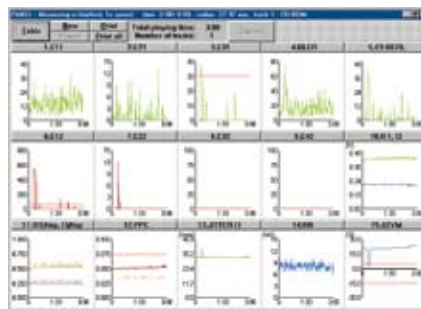

Adivan High Tech AG  
Leuholz 17, P.O. Box 241  
CH-8855 Wangen  
Switzerland

[www.adivan.com](http://www.adivan.com)

**Zoom-Function:** To analyze the signals

**Grafic:** All measured signals on one display