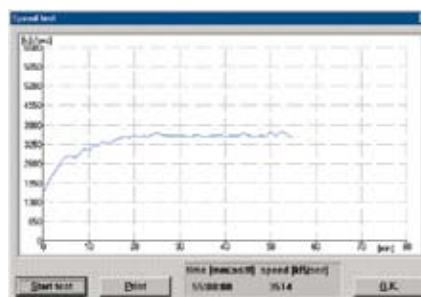

Speed-Test: Makes sure that the CD plays in multispeed drives